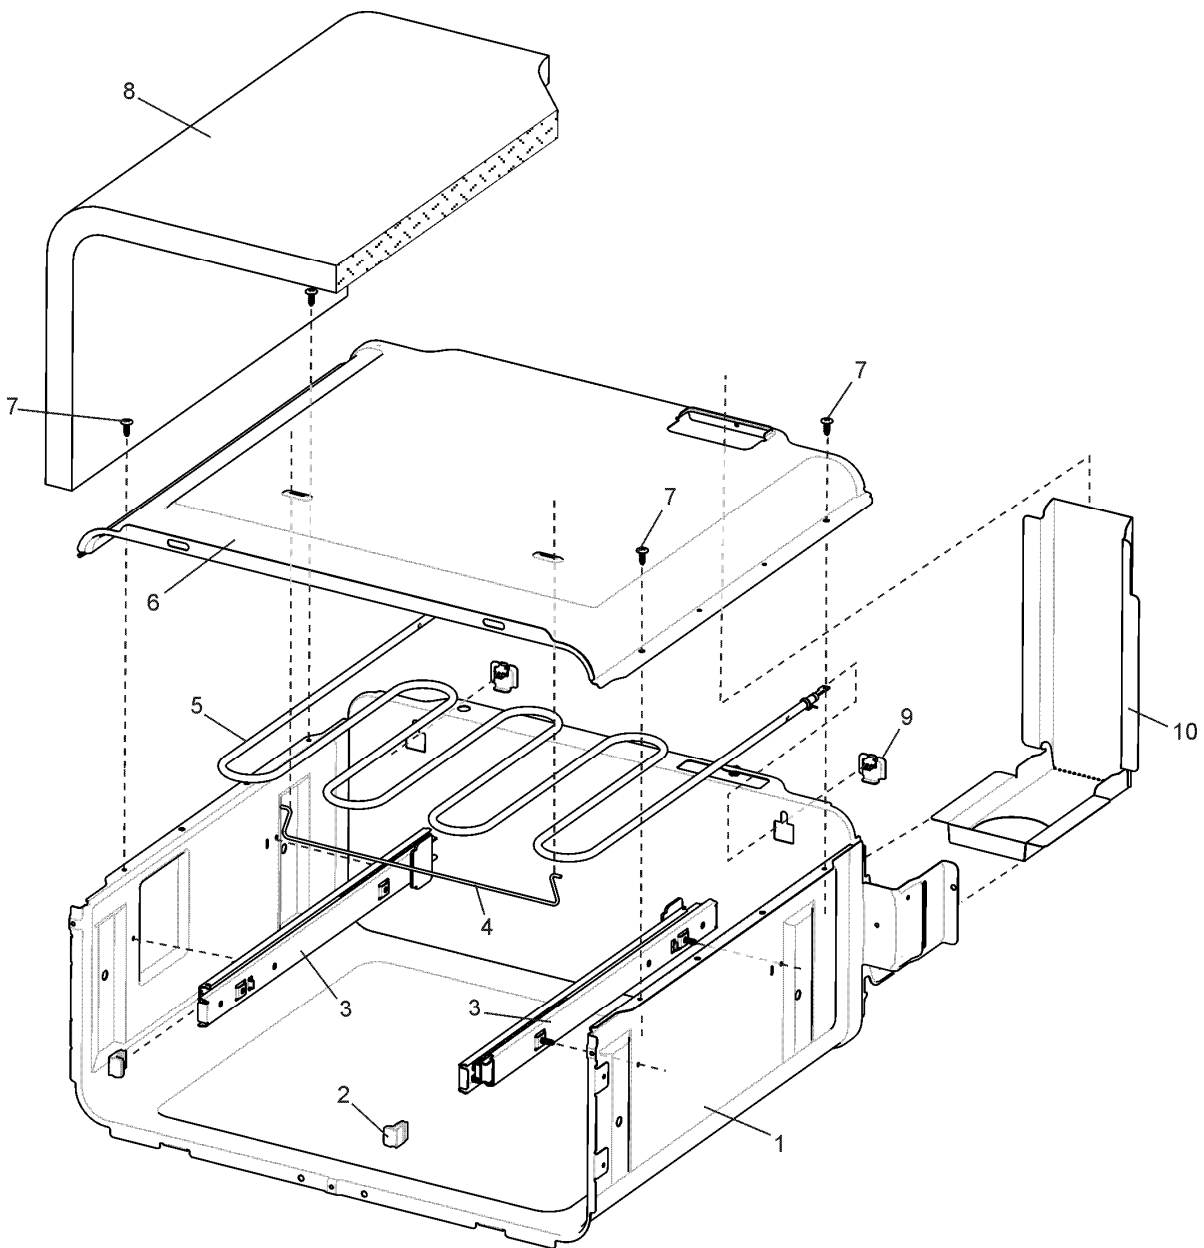

EX. VIEW DRAWING 5382  
CHASSIS ASSEMBLY

EX. VIEW DRAWING 5473  
INTERNAL PACK  
ASSEMBLY

MODELS: 4U605W\*01  
4U608W\*01

4U606W\*01  
4U609W\*01

EX. VIEW DRAWING 5392  
HOB ASSEMBLY

EX. VIEW DRAWING 5428  
CONTROL PANEL  
ASSEMBLY