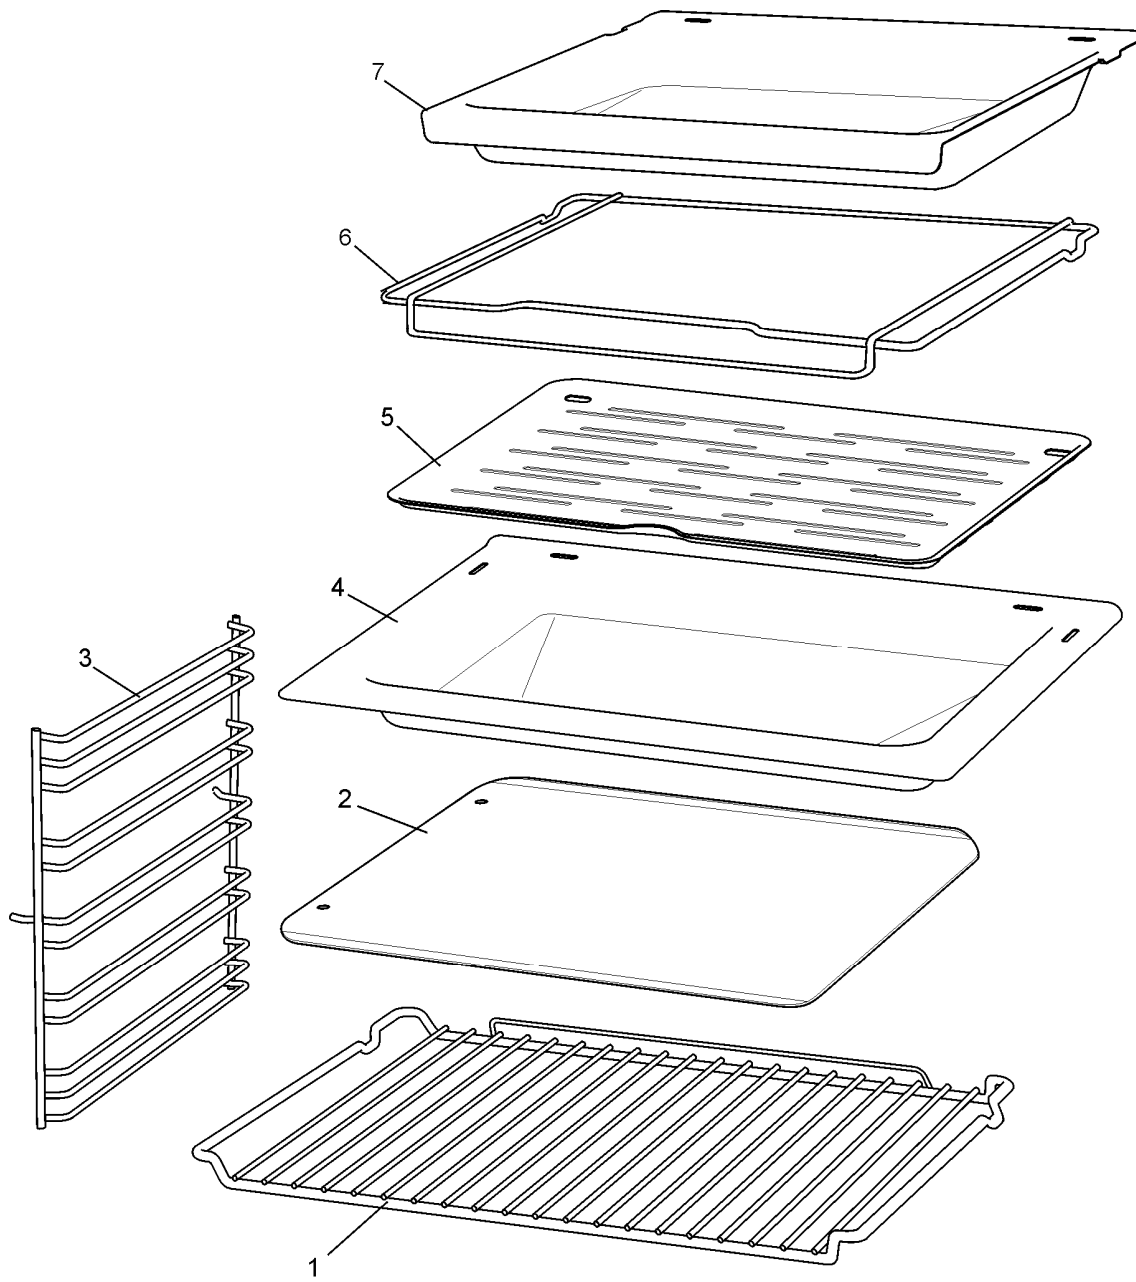

EX. VIEW DRAWING 5382  
CHASSIS ASSEMBLY

EX. VIEW DRAWING 5473  
INTERNAL PACK  
ASSEMBLY

MODELS: 4U605W\*01  
4U608W\*01

4U606W\*01  
4U609W\*01

EX. VIEW DRAWING 5392  
HOB ASSEMBLY

EX. VIEW DRAWING 5428  
CONTROL PANEL  
ASSEMBLY

4U601W\*01  
4U603W\*01  
4U605W\*01  
4U608W\*01

**EX. VIEW DRAWING 5400  
OVEN DOOR  
ASSEMBLY**

EX. VIEW DRAWING 5387  
GRILL DOOR  
ASSEMBLY